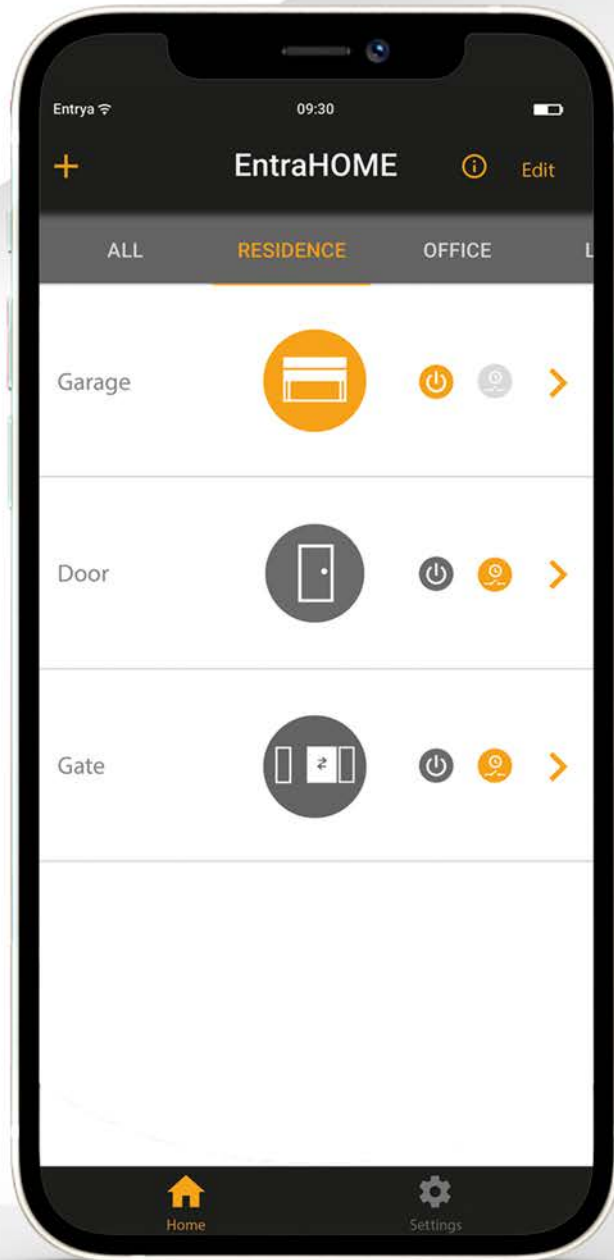

The screenshot shows the 'User' creation screen in the EntraHOME app. At the top, there's a navigation bar with a back arrow, a trash icon, an envelope icon, a QR code icon, and a 'SAVE' button. The main content area is divided into sections: 'User' with a name field containing 'Bill'; 'Validity Period' with 'From' and 'To' dropdown menus; 'remaining use' with a lock icon and a checkbox; and 'Rights' with checkboxes for 'Administrator', 'Access with app', and 'Access with code keypad'. A bottom navigation bar shows 'Home' and 'Settings' icons.

## EntraHOME

Smart Home Control

## Kit EntraHOME avec clavier à code Cifero

Smart Home Control

Cifero clavier à code encastré

Cifero clavier à code en applique

# EntraHOME

Smart Home Control