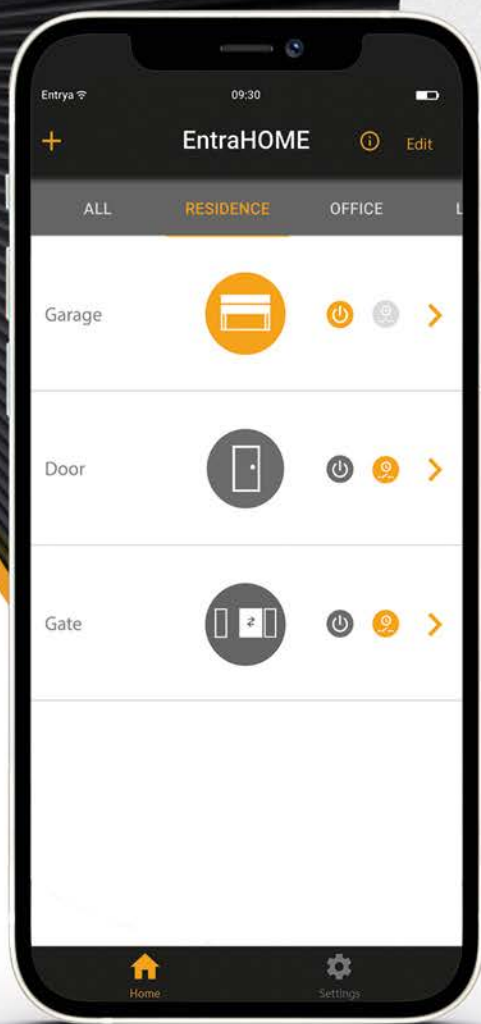

The screenshot shows the 'User' creation screen in the EntraHOME app. At the top, there's a navigation bar with a back arrow, a trash icon, an envelope icon, a QR code icon, and a 'SAVE' button. The main content area is divided into sections: 'User' with a name field containing 'Bill'; 'Validity Period' with 'From' and 'To' dropdown menus; 'remaining use' with a lock icon and a checkbox; and 'Rights' with checkboxes for 'Administrator', 'Access with app', and 'Access with code keypad'. A bottom navigation bar shows 'Home' and 'Settings' icons.

## Fonctions pour administrateur et utilisateur(s)

	Porte de garage
	Tourniquet
	Porte coulissante
	Portes
	Barrière
	Serrure
	Parking

Environnement administrateur

Environnement utilisateur

(\* selon l'abonnement choisi)

**EntraHOME**  
Smart Home Control